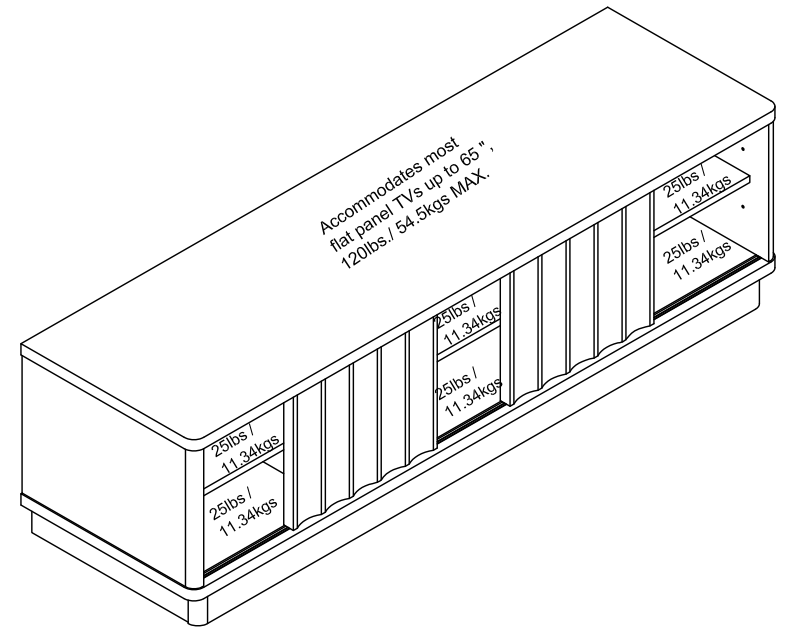

# 1900013COM - TV STAND

Wood Breakdown:  
MDF 100%, PB 0%.  
Total storage: 6.35 cubic feet

Overall Product Size:  
59.4" W × 15.75" D × 17" H  
150.9cm W × 40cm D × 43.3cm H

Maximum Weight Capacities  
Unit Weight: 88.8lbs. (40.36kg)