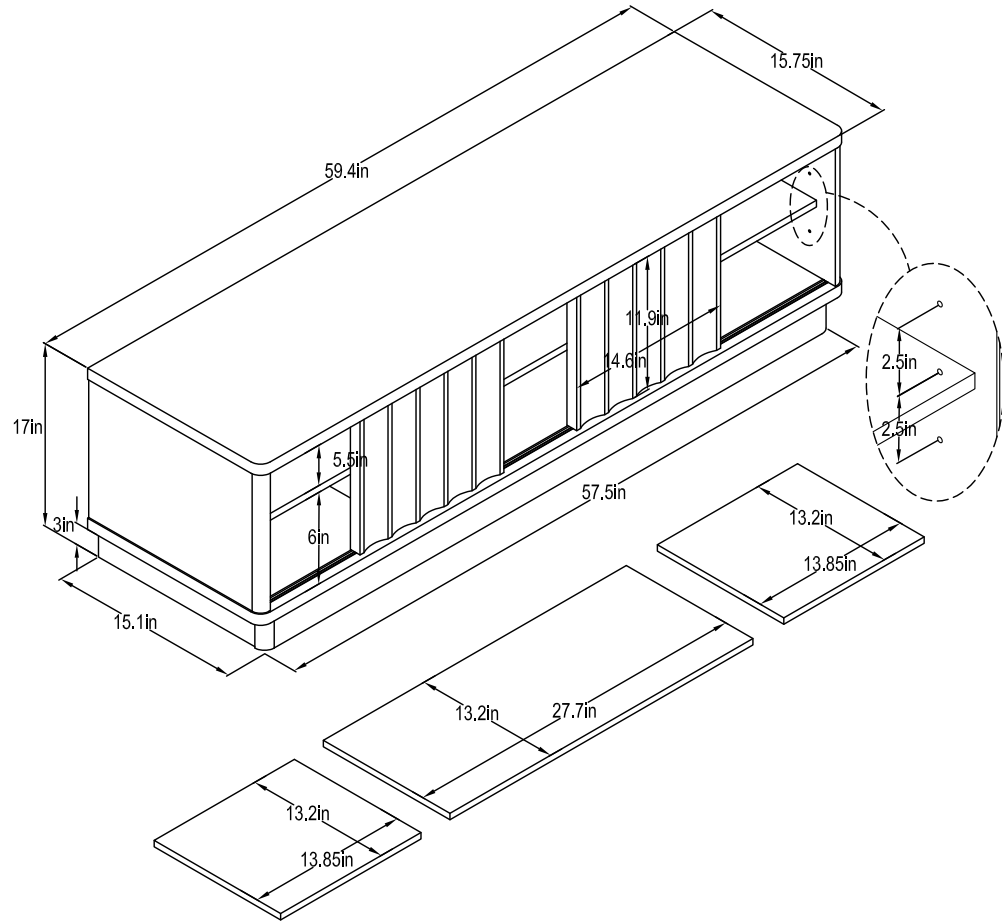

# 1900013COM - TV STAND

Wood Breakdown:  
MDF 100%, PB 0%.  
Total storage: 6.35 cubic feet

Overall Product Size:  
59.4" W × 15.75" D × 17" H  
150.9cm W × 40cm D × 43.3cm H

Maximum Weight Capacities  
Unit Weight: 88.8lbs. (40.36kg)